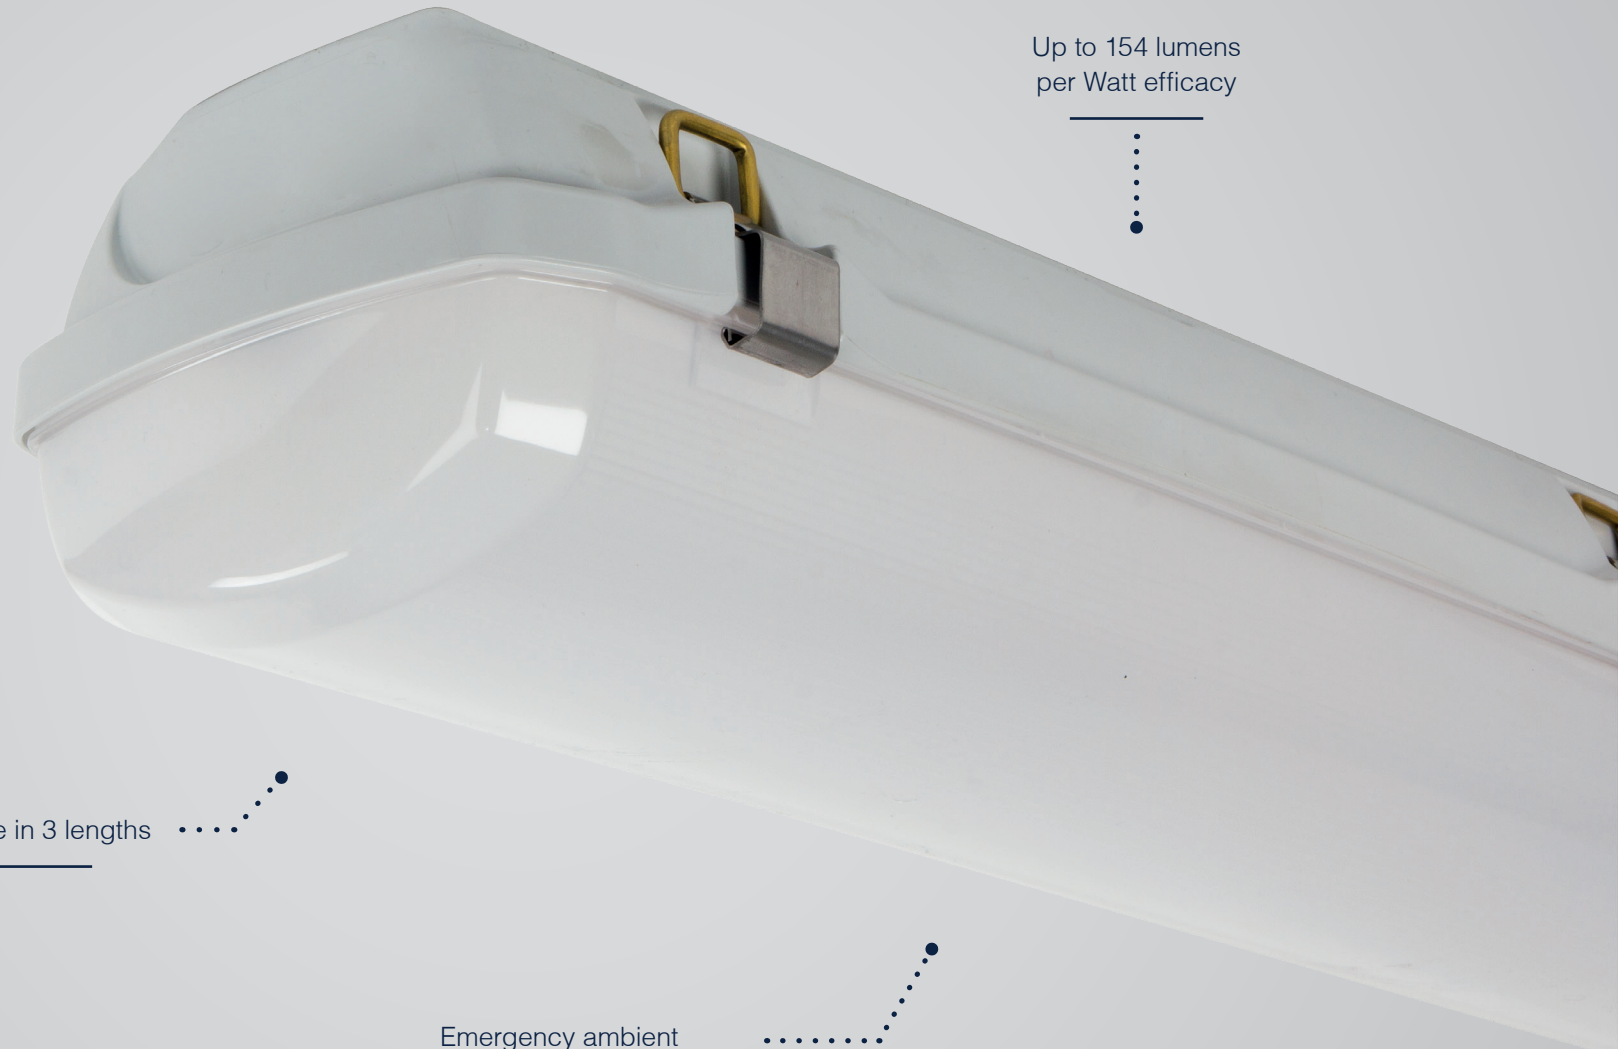

CYCLONE X

Weatherproof luminaire

Up to 154 lumens
per Watt efficacy

Emergency

Available in 3 lengths

Emergency ambient
temperature (5° - 25°)